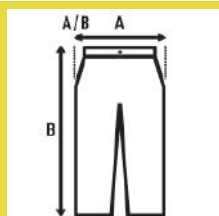

Twill. 80% poliester – 20% bawełna. Gramatura: 200-210 g/m<sup>2</sup>

Box/Box 25

Pack/Pack 1

SIZE/Size

	38	40	42	44	46	48	50	52	54
EU	38	40	42	44	46	48	50	52	54
Width	36 cm	38 cm	40 cm	42 cm	44 cm	46 cm	48 cm	50 cm	52 cm
Długość	106 cm	107 cm	108 cm	109 cm	109 cm	110 cm	110 cm	110 cm	111 cm

## PANTALÓN MULTIBOLSILLOS FORRADO

LINED MULTI-POCKET TROUSERS

Characteristics:

- Central fastening with zipper and button.
- Elasticated waistband at the sides.
- Multi-pocket design: 2 front slash pockets, 2 side pockets and 2 rear patch pockets, with flap and Velcro fastening.
- Two segmented, heat-sealed reflective bands at the bottom of the trouser legs.
- Inner lining in fleece fabric.

### SIZE

EU	38	40	42	44	46	48	50	52	54
Width	36 cm 14.2"	38 cm 15"	40 cm 15.7"	42 cm 16.5"	44 cm 17.3"	46 cm 18.1"	48 cm 18.9"	50 cm 19.7"	52 cm 20.5"
Length	106 cm 41.7"	107 cm 42.1"	108 cm 42.5"	109 cm 42.9"	109 cm 42.9"	110 cm 43.3"	110 cm 43.3"	110 cm 43.3"	111 cm 43.7"

### SIZE/Size

EU	38	40	42	44	46	48	50	52	54
Width	36 cm	38 cm	40 cm	42 cm	44 cm	46 cm	48 cm	50 cm	52 cm
Länge	106 cm	107 cm	108 cm	109 cm	109 cm	110 cm	110 cm	110 cm	111 cm

Orange Fluor  
(ORF)

Gold Fluor  
(SYF)