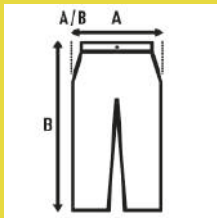

Twill. 80% poliester – 20% bawełna. Gramatura: 200-210 g/m<sup>2</sup>

Box/Box 25

Pack/Pack 1

SIZE/Size

	38	40	42	44	46	48	50	52	54
EU	38	40	42	44	46	48	50	52	54
Width	36 cm	38 cm	40 cm	42 cm	44 cm	46 cm	48 cm	50 cm	52 cm
Długość	106 cm	107 cm	108 cm	109 cm	109 cm	110 cm	110 cm	110 cm	111 cm

## PANTALÓN MULTIBOLSILLOS FORRADO

LINED MULTI-POCKET TROUSERS

Characteristics:

- Central fastening with zipper and button.
- Elasticated waistband at the sides.
- Multi-pocket design: 2 front slash pockets, 2 side pockets and 2 rear patch pockets, with flap and Velcro fastening.
- Two segmented, heat-sealed reflective bands at the bottom of the trouser legs.
- Inner lining in fleece fabric.

### SIZE

EU	38	40	42	44	46	48	50	52	54
Width	36 cm 14.2"	38 cm 15"	40 cm 15.7"	42 cm 16.5"	44 cm 17.3"	46 cm 18.1"	48 cm 18.9"	50 cm 19.7"	52 cm 20.5"
Length	106 cm 41.7"	107 cm 42.1"	108 cm 42.5"	109 cm 42.9"	109 cm 42.9"	110 cm 43.3"	110 cm 43.3"	110 cm 43.3"	111 cm 43.7"

### SIZE/Size

EU	38	40	42	44	46	48	50	52	54
Width	36 cm	38 cm	40 cm	42 cm	44 cm	46 cm	48 cm	50 cm	52 cm
Länge	106 cm	107 cm	108 cm	109 cm	109 cm	110 cm	110 cm	110 cm	111 cm

Orange Fluor  
(ORF)

Gold Fluor  
(SYF)